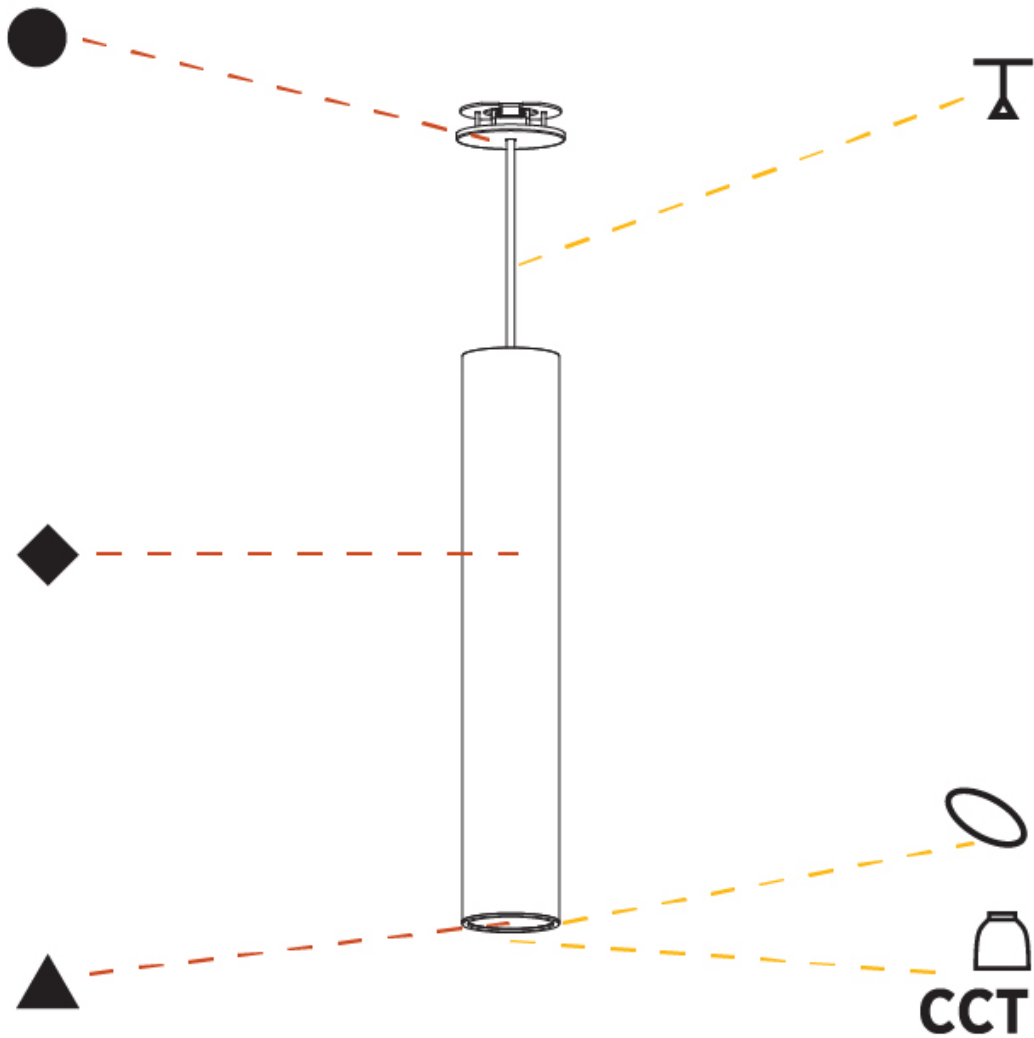

GENERAL

Series: Hangover
Subseries: Hangover Monopoint Recessed Canopy
Brand: Prolicht
Division: Architectural
Mounting Type: Suspension
Mounting Location: Ceiling
Subcategory: Pendant

PHYSICAL

Shape: Cylinder
Diameter (mm): 75
Diameter (in): 2 ¹⁵ / ₁₆
Height (mm): 450
Height (in): 17 ¹¹ / ₁₆
Max. Overall Height (mm): 2450
Max. Overall Height (in): 96 ⁷ / ₁₆
Light Distribution: Downlight
Diffuser: Shine Ring 0-6
Fixture Finish: SSR / BKV / CWI / CRY / HAB / UFT / ITA / RUA / FTG / MYG / LOD / PUS / FRO / FUP / KIA / POP / BLS / SPG / MEY / GOH / GUM / CHC / COM / ABZ / JAG / OBR / MOS / ROR
Fixture Material: Aluminum
Cable Details: 2000mm / 6000mm Cable in White / Black / Orange / Red
Cut-out Measurements: 68mm / 2 11/16"

OPTICAL

Reflector°: 18 / 36 / 52

RATINGS AND CERTIFICATIONS

Certified By: Certified for North American Standards
IP rating: IP20

HANGOVER MONOPOINT RECESSED CANOPY SUSPENSION

A300161-

PROJECT
TYPE
SPECIFIER
QUANTITY
DATE

GENERAL

Series: Hangover
Subseries: Hangover Monopoint Recessed Canopy
Brand: Prolicht
Division: Architectural
Mounting Type: Suspension
Mounting Location: Ceiling
Subcategory: Pendant

PHYSICAL

Shape: Cylinder
Diameter (mm): 75
Diameter (in): 2 ¹⁵ / ₁₆
Height (mm): 450
Height (in): 17 ¹¹ / ₁₆
Max. Overall Height (mm): 2450
Max. Overall Height (in): 96 ⁷ / ₁₆
Light Distribution: Direct / Indirect
Diffuser: Shine Ring 0-6
Fixture Finish: SSR / BKV / CWI / CRY / HAB / UFT / ITA / RUA / FTG / MYG / LOD / PUS / FRO / FUP / KIA / POP / BLS / SPG / MEY / GOH / GUM / CHC / COM / ABZ / JAG / OBR / MOS / ROR
Fixture Material: Aluminum
Cable Details: 2000mm / 6000mmm Cable in White / Black / Orange / Red
Cut-out Measurements: 68mm / 2 11/16"