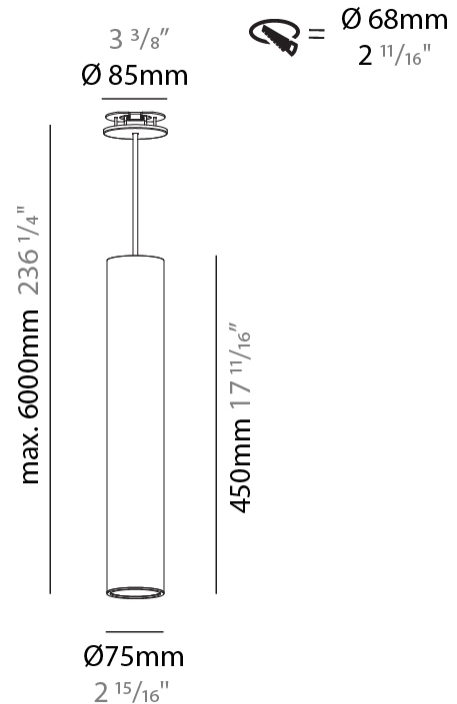

PHYSICAL

Shape: Cylinder
Diameter (mm): 75
Diameter (in): 2 ¹⁵/₁₆
Height (mm): 450
Height (in): 17 ¹¹/₁₆
Max. Overall Height (mm): 2450
Max. Overall Height (in): 96 ⁷/₁₆
Light Distribution: Downlight
Diffuser: Shine Ring 0-6
Fixture Finish: SSR / BKV / CWI / CRY / HAB / UFT / ITA / RUA / FTG / MYG / LOD / PUS / FRO / FUP / KIA / POP / BLS / SPG / MEY / GOH / GUM / CHC / COM / ABZ / JAG / OBR / MOS / ROR
Fixture Material: Aluminum
Cable Details: 2000mm / 6000mm Cable in White / Black / Orange / Red
Cut-out Measurements: 68mm / 2 11/16"

ELECTRICAL

Lamp Type: LED (Zhaga Standard)
Input Wattage (W): 20
Total Output Wattage (W): 18.2
Dimming: Non-Dimming / Phase Dimming (120vac Only)
Driver Included: Yes
Driver Location: Integrated
Driver Type: Constant Current - Universal
Driver Class: Class 2
Input Voltage (V): 120 - 277
Constant Current (MA): 500
Upon Request: (Not included - see components) Remote: 0-10Vdc dimming

LED

Number of LEDs: 1
Color Temperature (°K): 2700 / 3000 / 4000
Max. Delivered Lumen (lm): 1512 / 1568 / 1680
Nominal Lumen (lm): 1782 / 1848 / 1981
CRI: >90 CRI
Lamp Life (hrs): 50000
Upon Request: ***3500K available in minimum quantities (larger quantities upon request)

OPTICAL

Reflector°: 18 / 36 / 52

RATINGS AND CERTIFICATIONS

Certified By: Certified for North American Standards
IP rating: IP20